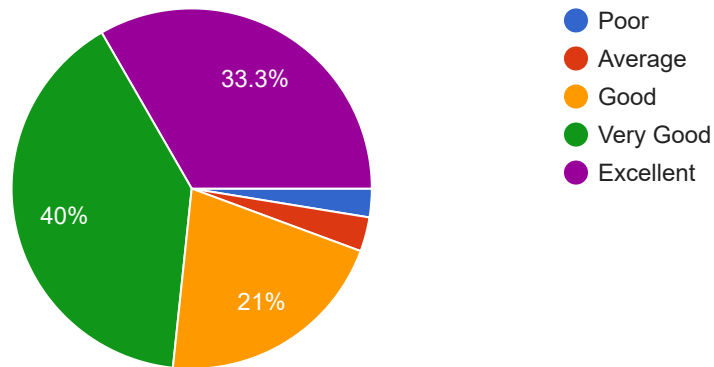

12-10-2000

16-04-73

34 more responses are hidden

Parent Feedback Format

The quality of the education is
महाविद्यालयातील शिक्षणाचा दर्जा कसा आहे .

 Copy

195 responses

How do you rate the quality and relevance of the courses included into the curriculum?

अभ्यासक्रमात समाविष्ट केलेल्या अभ्यासक्रमांची गुणवत्ता आणि प्रासंगिकता याला कोणती श्रेणी द्याल .

195 responses

Your opinion about other activities like seminars, extracurricular activities & sports etc. conducted