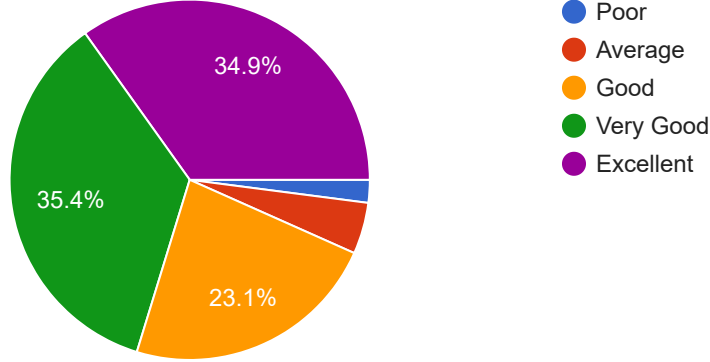

12-10-2000

16-04-73

34 more responses are hidden

Parent Feedback Format

The quality of the education is
महाविद्यालयातील शिक्षणाचा दर्जा कसा आहे .

 Copy

195 responses

How do you rate the quality and relevance of the courses included into the curriculum?

अभ्यासक्रमात समाविष्ट केलेल्या अभ्यासक्रमांची गुणवत्ता आणि प्रासंगिकता याला कोणती श्रेणी द्याल .

195 responses

Your opinion about other activities like seminars, extracurricular activities & sports etc. conducted