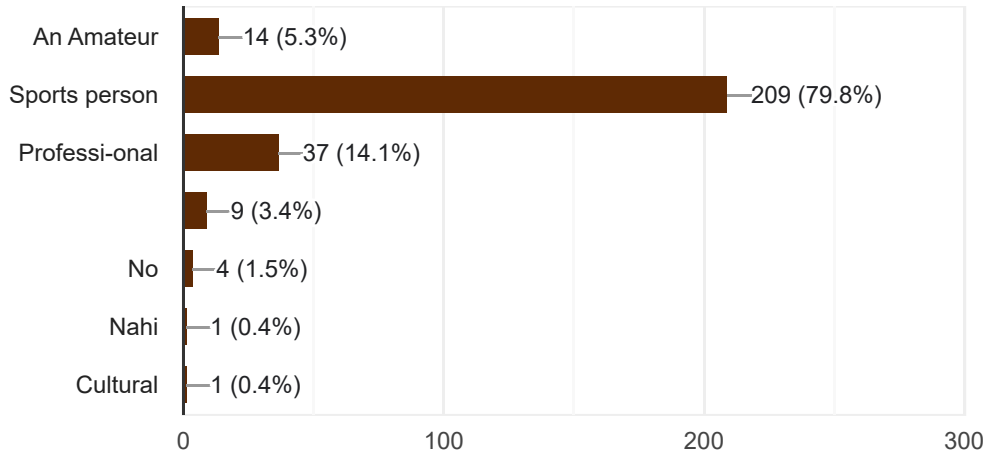

no

The sport facility in the college is used by you as: (✓) tick

महाविद्यालयातील क्रीडा सुविधेचा वापर तुम्ही कोणत्या कारणासाठी केला आहे .: (✓) टिक

262 responses

Are you satisfied with the equipment, amenities, and assistance available and provided for your practice and training sessions for these activities? (✓) tick