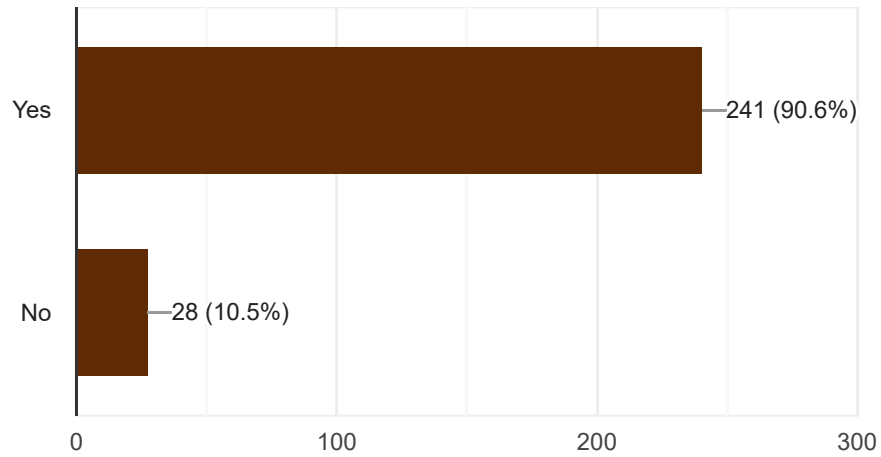

Are you satisfied with the equipment, amenities, and assistance available and provided for your practice and training sessions for these activities? (✓) tick

तुमच्या क्रीडा खेळासाठी उपलब्ध साहित्य, साधने व सहाय्य याबाबत तुम्ही समाधानी आहात का.? (✓) टिक

266 responses