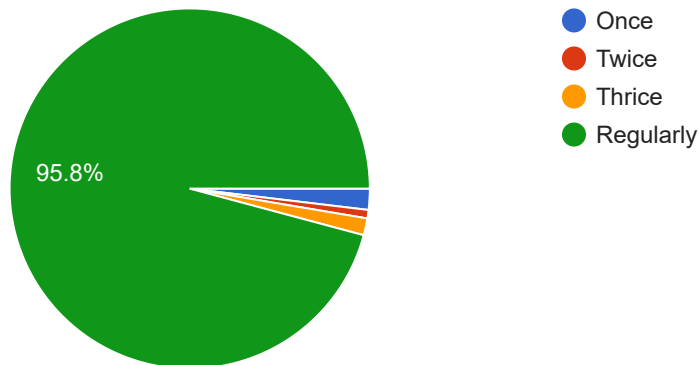

9307496639

9021014966

132 more responses are hidden

### Student Feedback

How frequently do you attend your classes? weekly  
तुम्ही तुमच्या वर्गाना सप्ताहात किती वेळा उपस्थित राहता ?

 Copy

264 responses

Are your teachers available when you approach them during college working hours? (✓) tick